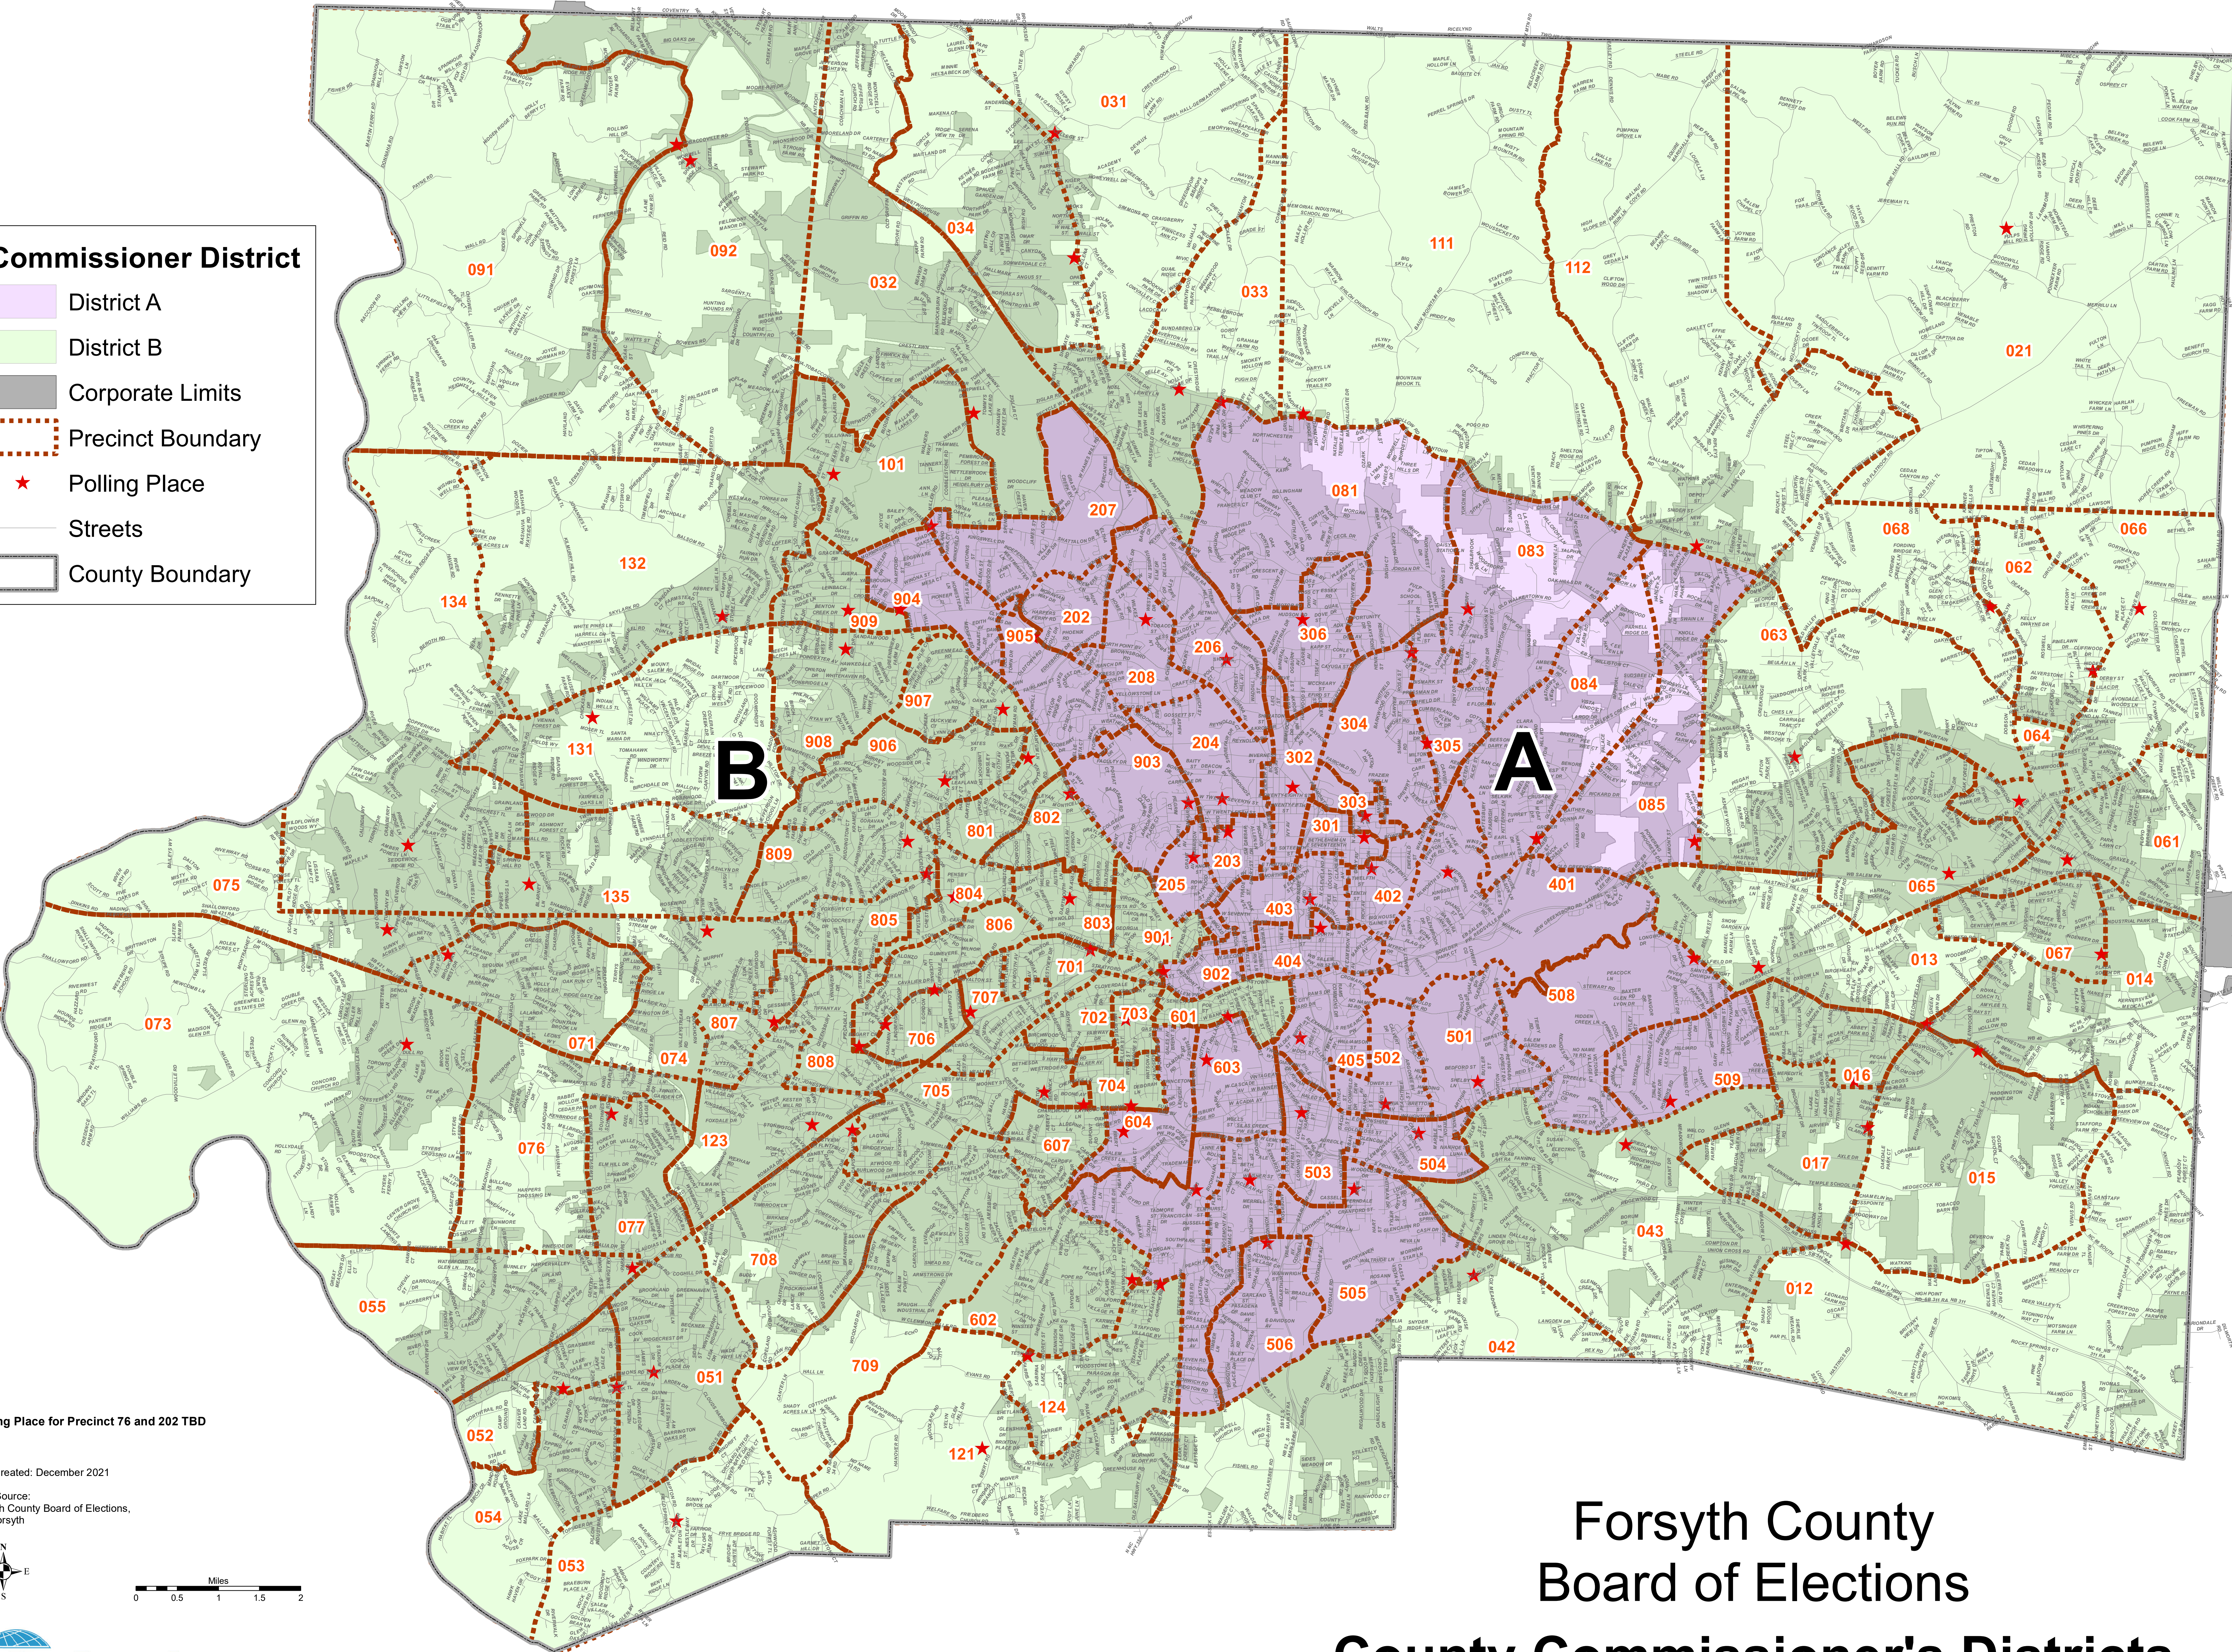

Commissioner District

- District A
- District B
- Corporate Limits
- Precinct Boundary
- Polling Place
- Streets
- County Boundary

Polling Place for Precinct 76 and 202 TBD

Map Created: December 2021
 Data Source: Forsyth County Board of Elections, MapForsyth

A north arrow is located to the left of a scale bar. The scale bar is marked in miles, with increments of 0.5, 1, 1.5, and 2.

Forsyth County Board of Elections County Commissioner's Districts