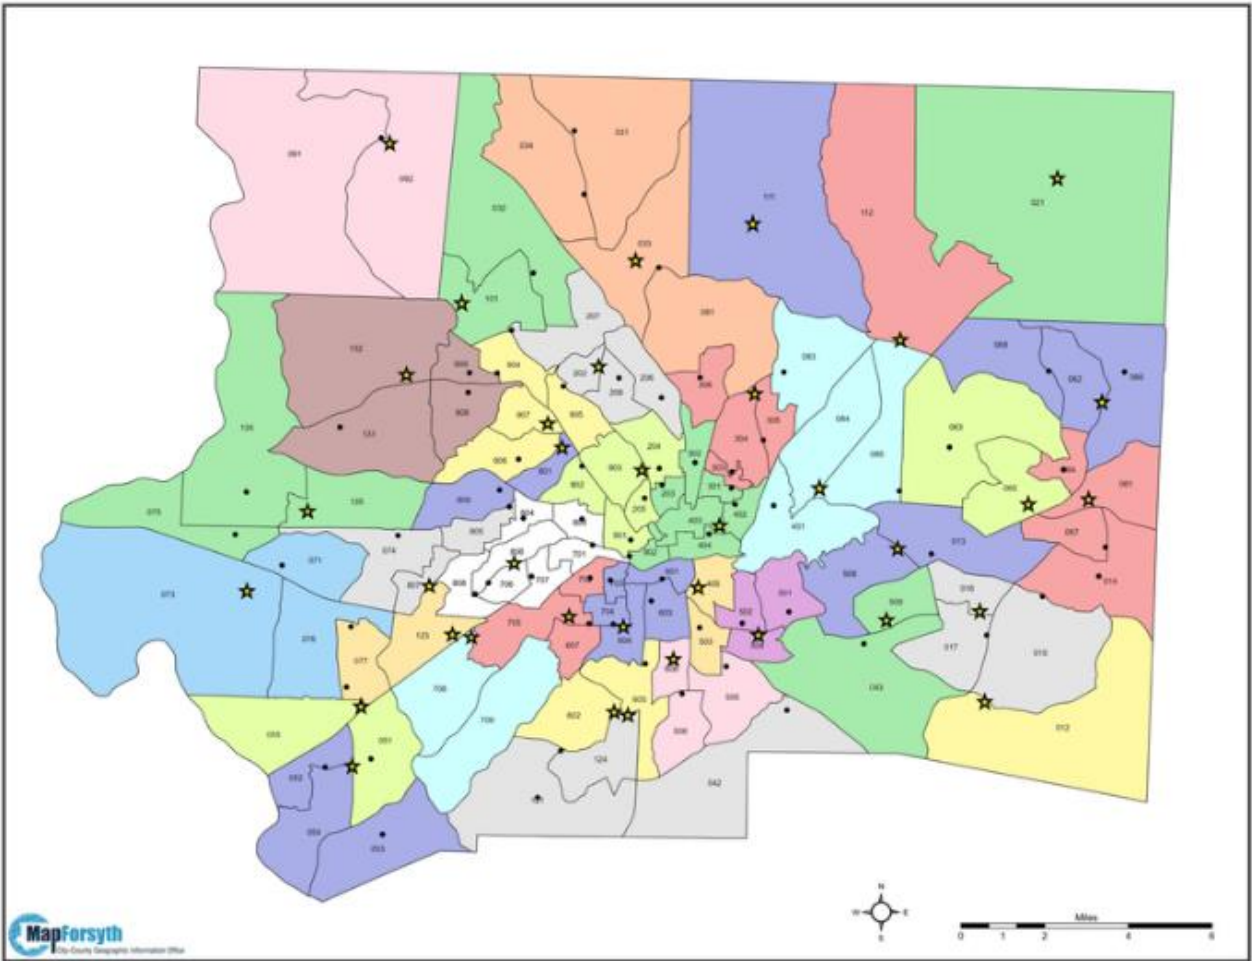

May 2024 Second Primary Polling Places

The Board of Elections has authorized to combine polling locations with others in order to promote more efficient conduct of elections. Voters will vote at their temporary location for this election only.

*This is a temporary change for this election only. Voting locations for future elections will be back at their regular locations.

Precinct Map

The Forsyth County Board of Elections has authorized to combine polling locations in order to promote the more efficient conduct of elections for the registered voters that are eligible to vote. This is a temporary change for this election only. On the map below, the color-coding represents the combined precincts for this election.

*This is a temporary change for this election only. Voting locations for future elections will be back at their regular locations.